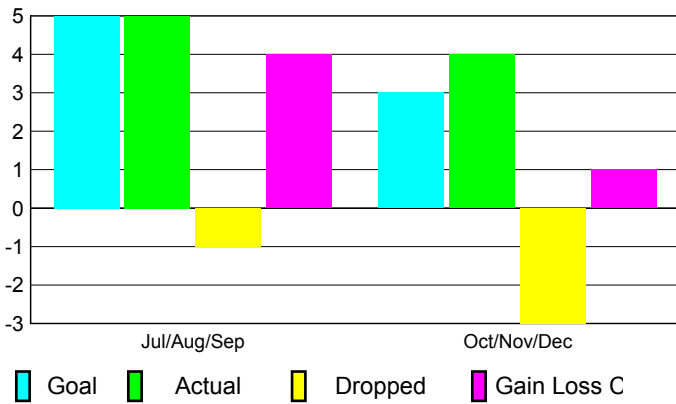

2010-2011 GMT Reports for District (or Undistricted) **District 322C2**

GMT: SANGEETA JATIA

Location: INDIA

GMT CA: 6

CLUBS

Club Results
2010-2011

Clubs
2009-2010

Month	New Club Goal	Actual New Clubs	Actual Dropped Clubs	Gain/ Loss of Clubs	Gain/ Loss of Clubs
Jul/Aug/Sep	5	5	-1	4	6
Oct/Nov/Dec	3	4	-3	1	0
Totals	8	9	-4	5	6

Club Results 2010-2011

Goal, New, Dropped, Gain/Loss

Comparison of Club Gain/Loss

Current Year Compared to the Previous Year

YTD Status Quo Clubs 2010-2011

Status Quo Clubs Compared to Status Quo Members

MEMBERSHIP