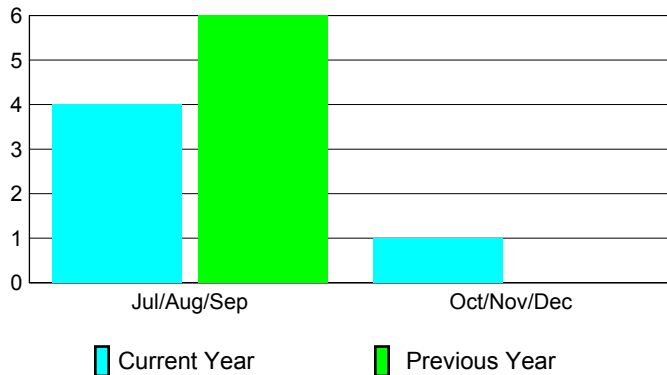

2010-2011 GMT Reports for District (or Undistricted) **District 322C2**

GMT: SANGEETA JATIA

Location: INDIA

GMT CA: 6

CLUBS

Club Results
2010-2011

Clubs
2009-2010

Month	New Club Goal	Actual New Clubs	Actual Dropped Clubs	Gain/ Loss of Clubs	Gain/ Loss of Clubs
Jul/Aug/Sep	5	5	-1	4	6
Oct/Nov/Dec	3	4	-3	1	0
Totals	8	9	-4	5	6

Club Results 2010-2011

Goal, New, Dropped, Gain/Loss

Comparison of Club Gain/Loss

Current Year Compared to the Previous Year

YTD Status Quo Clubs 2010-2011

Status Quo Clubs Compared to Status Quo Members

MEMBERSHIP