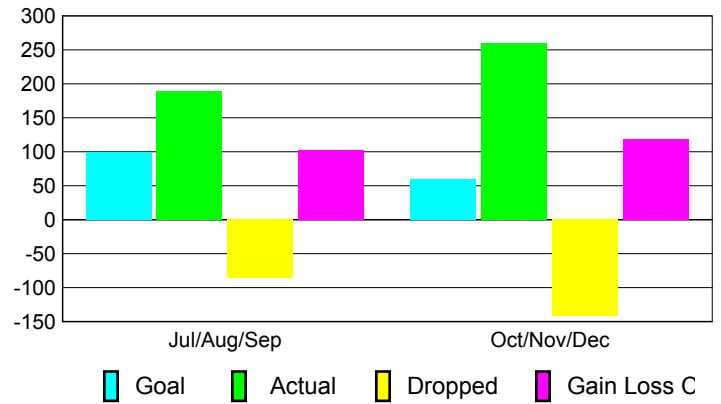

Membership Results 2010-2011

Goal, New, Dropped, Gain/Loss