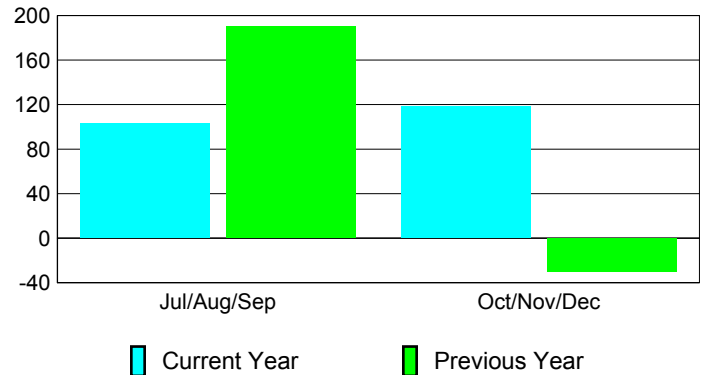

Comparison of Membership Gain/Loss

Current Year Compared to the Previous Year